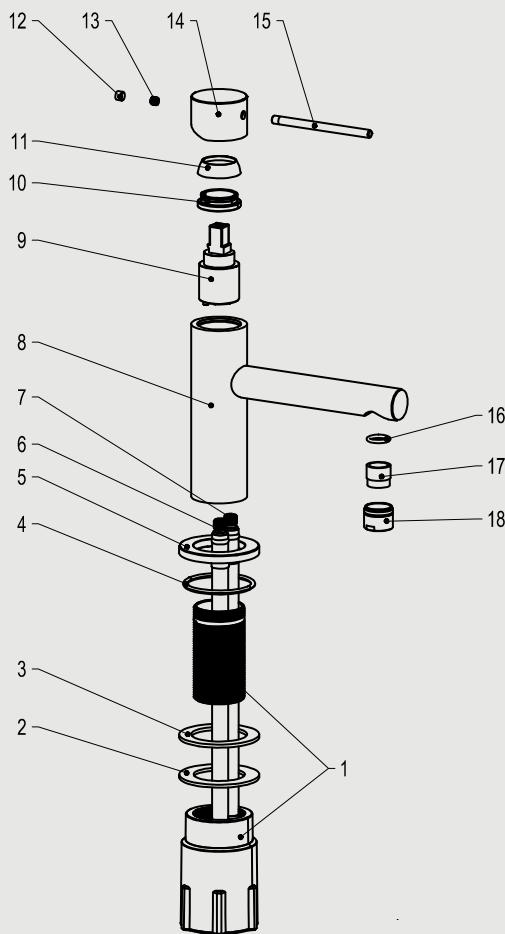

Edition: 2020-04-01

1. 1 Fixing bushing
2. 2 Washer
3. 3 Threaded tube
4. 4 O ring
5. 5 Base
6. 6 Flexible hose
7. 7 Flexible hose
8. 8 Body
9. 9 Cartridge
10. 10 Screw nut
11. 11 Cover ring
12. 12 Rubber
13. 13 Inner hex screw
14. 14 Handle base
15. 15 Handle bar
16. 16 O ring
17. 17 Aerator cover
18. 18 Aerator

Vertex Rust

Håndvaskarmatur i rustfrit stål.

Art nr

412220

Tekniske data:

Hulboring: 35 mm